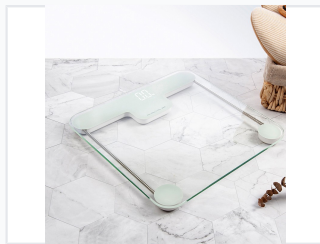

Digital Bathroom Weight Scale

This digital bathroom scale provides precise weight readings using high-precision sensors. It features a large LED display for easy visibility and offers convenient automatic calibration and shut-off functions.

ADDITIONAL IMAGES

Overview

Modern Digital Personal Scale

This high-precision digital bathroom scale combines a minimalist aesthetic with robust performance, featuring a 5mm high-strength tempered glass platform and a hidden LED display. Designed for accuracy and safety, it includes anti-collision rounded corners and four high-precision strain gauge sensors to detect even minor weight changes. The scale is ready to use out of the box with included batteries and a bonus body tape measure, making it an ideal choice for health-conscious users.