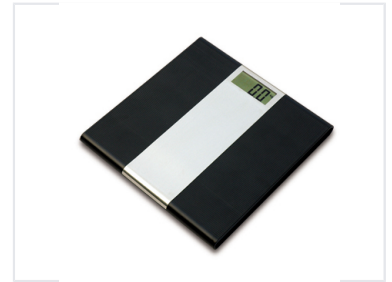

# Digital Bathroom Scale with Textured Surface

This digital bathroom scale features a square platform design. It accurately measures and displays weight, making it suitable for personal health monitoring.

### Professional Personal Monitoring

This digital bathroom scale features a durable, textured surface designed for stability and safety. Equipped with a clear digital display for immediate weight tracking, it offers an intuitive user experience. Its sleek, square platform with a modern silver-tone finish makes it an ideal addition to any home wellness setup.

## Technical Details

Surface Design	Textured non-slip black surface
Display	Digital readout
Aesthetics	Square Platform, Silver-colored accent stripe