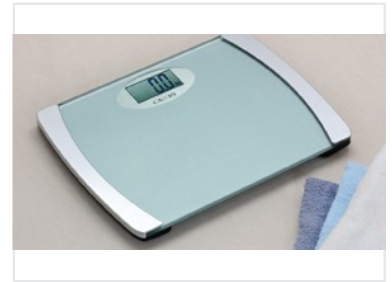

Digital Bathroom Scale with Tempered Glass Platform

This digital bathroom scale features a clear LCD display for easy reading. Its sleek design incorporates a tempered glass platform for durability and accurate weight readings.

Product Overview

Modern Digital Health Monitoring

This digital bathroom scale combines a sleek, modern design with a durable tempered glass platform for reliable daily use. Engineered for precision and convenience, it features an easy-to-read LCD display and smart energy-saving functions like auto-on and auto-off. Its low-profile construction ensures it fits seamlessly into any bathroom while remaining easy to store.