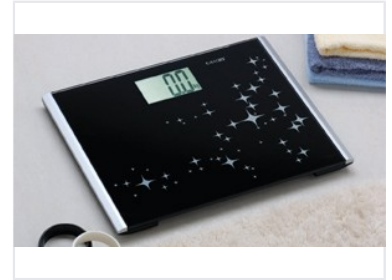

Digital Bathroom Scale with Star Decoration

This digital bathroom scale features a black surface with a star-like decoration. It accurately measures weight for personal health monitoring.

Product Overview

Product Overview

This digital bathroom scale features a sleek, modern design with a unique star-patterned surface. Designed for precision and ease of use, it provides clear weight readings in kilograms. Its compact and aesthetic profile makes it a stylish addition to any bathroom environment.

Technical Specifications

Measurement Unit	kg
Default Display	0

Features

Design Style	Digital, Star Decoration, Modern
--------------	----------------------------------