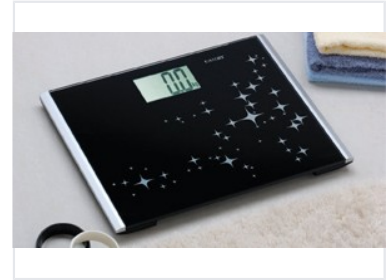

Digital Bathroom Scale with LCD Display

This digital bathroom scale is designed for personal weight management. It features a clear LCD display for easy weight reading.

Product Overview

Precision Weight Management

This digital bathroom scale combines functional accuracy with a sleek, modern aesthetic. Featuring a durable black surface adorned with star-like decorations, it serves as an elegant addition to any bathroom or health monitoring setup. The integrated high-clarity LCD display ensures that weight readings are easily visible and legible for quick, effortless tracking.

Key Features

Surface Finish

Black Surface • Star Pattern

Display Technology

High-Clarity LCD

Design Style

Modern, Minimalist, Decorative

Usage