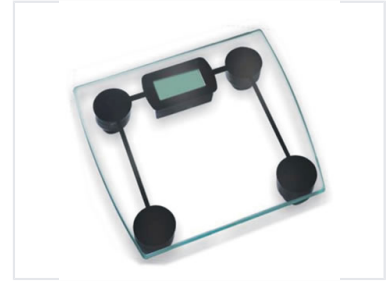

Digital Bathroom Scale with Glass Platform

Digital bathroom scale designed for personal weight measurement. It features a glass platform, digital display, and circular feet for stability.

Product Overview

Professional Digital Bathroom Scale

This high-precision digital bathroom scale features a durable, sleek glass platform designed for modern personal health monitoring. Equipped with a clear digital display for immediate weight readout, it combines aesthetic appeal with functional reliability. The four-point stability system ensures consistent and accurate measurements for daily use.

Technical Details

Design Features

- Digital weight readout
- Black accent finish
- Four-point stabilization feet

Platform Material

Tempered Glass

Certifications & Usage

Intended Application

Personal Health, Home Use, Weight Monitoring