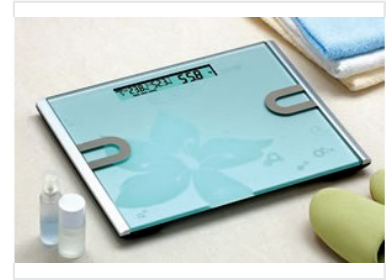

Digital Bathroom Scale with Floral Design

This digital bathroom scale features a glass platform with a floral design. It is designed for personal use in monitoring weight with a digital display.

Product Overview

Elegant and Functional Design

This digital bathroom scale combines aesthetic appeal with precise measurement capabilities. Featuring a durable glass platform adorned with a sophisticated floral design, it seamlessly integrates into any modern bathroom decor. Its slim profile ensures easy storage, while the clear digital display provides quick and accurate weight readings for daily health monitoring.

Technical Specifications

Measurement Units

- Kilograms (kg)
- Pounds (lb)