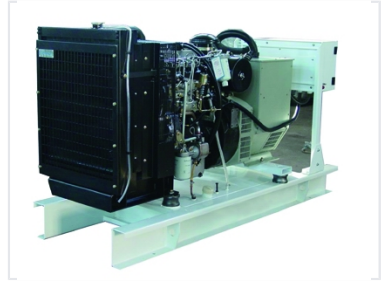

Diesel Power Generator Set

This diesel generator set provides a robust and reliable power solution for diverse applications. It features a heavy-duty diesel engine coupled with a high-efficiency alternator, ensuring stable and consistent power output.

Product Overview

Robust Power Solution

The Ray Walter Power Series diesel generating set is a high-performance power solution engineered for reliability and durability. Featuring a heavy-duty diesel engine and a high-efficiency alternator, it provides consistent power for both prime and standby applications. The unit is constructed on a reinforced steel base frame equipped with vibration isolators to ensure stable, quiet operation.