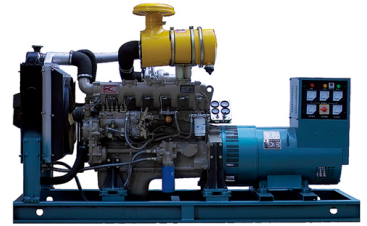

Diesel Generator Set

This diesel generator set is a robust power generation solution designed for reliable performance in various applications. It features a heavy-duty diesel engine coupled with a high-efficiency alternator, ensuring stable power output.

Overview

Robust Power Generation Solution

This diesel generator set is engineered for consistent and reliable power performance across diverse industrial and commercial applications. Built on a heavy-duty steel frame, it integrates a high-efficiency alternator with a robust engine to ensure stable output. Designed for both continuous and standby operations, it provides a dependable electrical source with an intuitive control panel for real-time monitoring.