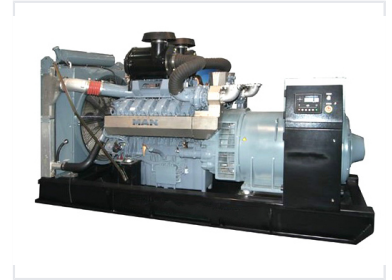

# Diesel Generator Set

This diesel generator set is a reliable power generation solution suitable for diverse applications. It features a heavy-duty diesel engine coupled with a high-quality alternator, ensuring stable and consistent power output.

### High-Performance Power Generation

This diesel generator set is engineered for reliability, usability, and economic operation in demanding environments. Utilizing advanced engine technology, it delivers high output power while maintaining superior environmental protection standards. Designed for both prime and standby power applications, the system features robust construction and comprehensive control capabilities to ensure stable performance.