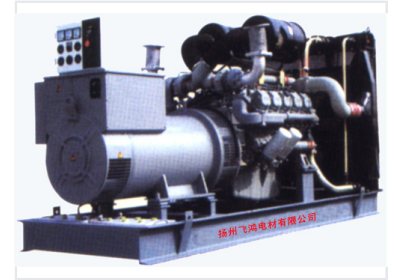

# Diesel Generator Set, 20kW-1200kW

High-performance diesel generator sets range in power from 20kW to 1200kW. Engineered for reliability and efficiency, these generator sets provide dependable power for a variety of applications.