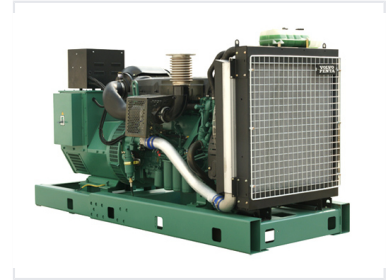

Diesel Generator Set

This diesel generator set provides a reliable power solution for diverse applications. Its exhaust emissions are compliant with EURO two, EURO three, and EPA standards.

Overview

High-Performance Power Generation

This diesel generator set offers a robust and reliable power solution engineered for diverse operational needs. Powered by a high-efficiency electronic fuel injection diesel engine, it ensures stable and consistent power output. Designed with environmental consciousness, the unit complies with international exhaust emission standards, making it suitable for demanding professional environments.

Design & Build

Construction Features

- Heavy-duty construction
- Durable components
- Sturdy base frame for transport
- Integrated control panel

Monitoring & Control

Monitored Parameters

Voltage • Current • Frequency • Engine Status