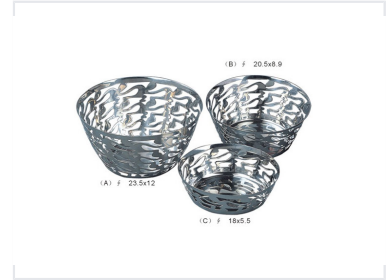

Decorative Metal Bowl Set with Cutout Design

This set includes three decorative metal bowls with a cutout design. The bowls vary in size and are suitable for decorative purposes or as serving dishes.

Product Overview

Elegant Cutout Metal Bowl Set

This set of three decorative metal bowls features an intricate and modern cutout design that adds a sophisticated touch to any interior space. Crafted from high-quality, reflective metal, these versatile pieces serve as both eye-catching decorative accents and functional serving vessels. The collection includes three distinct sizes, allowing for creative arrangements and tiered displays in professional or residential environments.

Key Features

Cutout Design, Reflective Finish, Multi-size Set, Modern Aesthetic

Dimensions

Bowl Sizes

Bowl Identifier	Diameter (cm)	Height (cm)
Bowl A	23.5	12
Bowl B	20.5	8.9
Bowl C	18	5.5

Technical Specifications

Recommended Use

- Decorative display
- Serving dishes
- Interior styling

Material Composition

Reflective metal alloy