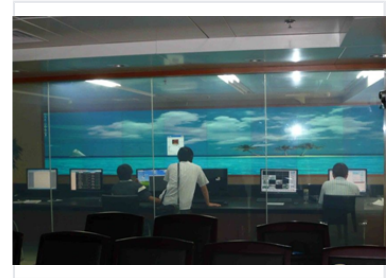

Decorative Electronic Glass Curtain

This electronic glass curtain is designed to enhance interior spaces with vibrant imagery. It offers a modern aesthetic by displaying high-resolution scenes.

Product Overview

Decorative Electronic Glass Curtain

The Decorative Electronic Glass Curtain is a sophisticated interior design solution that seamlessly integrates high-resolution visual displays with functional glass partitions. Designed for modern office environments, it transforms standard workspaces by projecting vibrant, high-quality imagery directly onto the glass surface. This innovative product enhances aesthetic appeal while maintaining a professional and relaxing atmosphere for occupants.

Key Features

Visual Capabilities

High-Resolution Display, Vibrant Imagery, Interior Aesthetic Enhancement

Application

Best For

- Modern Office Workspaces
- Interior Partitions
- Ambiance Creation