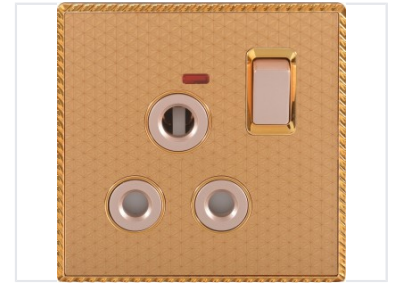

Decorative Electrical Outlet and Toggle Switch Combination

This decorative combination unit features an electrical outlet and toggle switch. The outlet is a universal round pin socket, and the switch has a contrasting pale toggle.

Product Overview

Elegant Functional Design

This decorative electrical outlet and toggle switch combination blends sophisticated aesthetics with essential power functionality. Featuring a distinct gold-colored faceplate with an ornate, textured border, it is designed to enhance the visual appeal of residential or commercial interiors. The unit integrates a universal round pin socket and a reliable toggle switch, offering a complete control and power solution in one refined package.

Technical Specifications

Rated Current	15 A
Indicator Lamp	Yes

Design and Finish

Key Design Features

- Ornate rope-like border
- Pale toggle contrast
- Universal round pin socket

Finish Style	Decorative, Gold-colored, Textured
--------------	------------------------------------