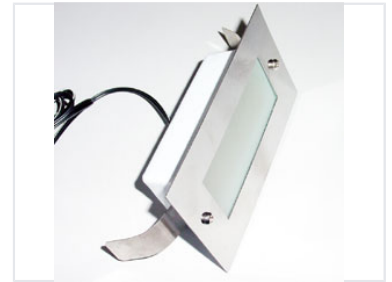

Data Transfer Cable

This cable enables data transfer between electronic devices. It ensures efficient connectivity for various applications.

Product Overview

Professional Lighting Solution

This LED step light is engineered for both indoor and outdoor safety applications, providing subtle and energy-efficient illumination. It features a durable stainless steel trim paired with a rectangular frosted lens for a sleek, modern aesthetic. Designed for recessed mounting, the unit arrives with a white housing and an integrated black power cable, ensuring straightforward installation for walls or steps.

Design & Construction

Trim Material	Stainless Steel
Lens Type	Rectangular Frosted

Installation

Included Components

- White Housing
- Attached Black Power Cable

Mounting Style	Recessed
----------------	----------

Application

Usage Environment	Indoor, Outdoor, Wall Mount, Step Lighting
-------------------	--