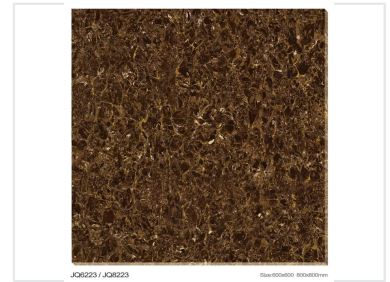

Dark Brown Marble Pattern Porcelain Tile

This porcelain tile features a dark brown marble pattern with subtle gold veining. It is available in 600x600mm and 800x800mm sizes and is ideal for flooring and wall applications.

Product Overview

Sophisticated Marble Aesthetic

This dark brown marble pattern porcelain tile brings a touch of luxury to any space with its rich, deep tones and subtle gold veining. Engineered for both residential and commercial environments, it offers the timeless beauty of natural stone combined with the superior durability of porcelain. Its water-resistant surface and low-maintenance requirements make it an ideal choice for high-traffic flooring and elegant wall applications.