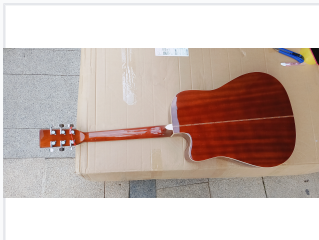

ADDITIONAL IMAGES

Overview

Professional Acoustic Experience

This 41-inch cutaway acoustic guitar is designed to provide a high-quality playing experience for both beginners and developing musicians. Featuring a hand-crafted wooden construction with a high-gloss finish, it balances durability with aesthetic appeal. The inclusion of essential accessories like a gig bag, spare strings, and a strap makes it a comprehensive starter package for students and hobbyists.

Technical Specifications

Total Length	41 inches
Scale Length	24.8 inches
Number of Frets	18
String Material	Steel

Materials & Construction

Body Material	Base Wood with Linden Laminate
Headstock Material	Nato Wood
Fretboard Material	Maple Wood