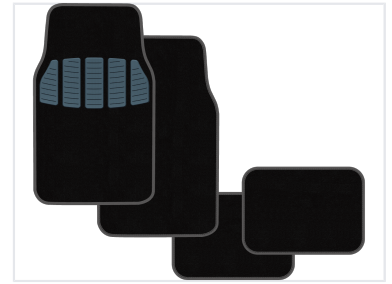

# Custom-Fit Car Floor Mat Set

This set includes custom-fit car floor mats designed to protect a vehicle's interior. The mats are made from durable, high-quality materials and feature a non-slip backing to ensure they stay in place.

### Premium Protection and Style

This 4-piece carpet mat set offers an ideal balance of protection and value for your vehicle. Designed to fit a wide range of cars, trucks, SUVs, and mini-vans, these mats provide essential coverage against dirt, spills, and daily wear. With features like reinforced heel padding and anti-skid backing, they are built to maintain your vehicle's interior condition while ensuring safety and comfort.

### Set Composition

4 pieces