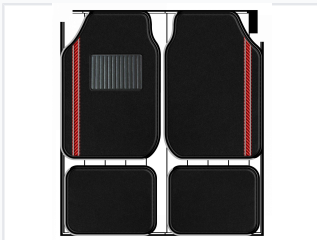

## Custom-Fit Car Floor Mat Set

This set includes four custom-fit car floor mats designed for comprehensive vehicle interior protection. These mats are constructed from durable, stain-resistant materials and feature a non-slip backing for secure placement.

### ADDITIONAL IMAGES

#### Premium Interior Protection

This 4-piece deluxe carpet mat set offers comprehensive protection for your vehicle's interior. Designed to fit a wide range of cars, trucks, SUVs, and mini vans, these mats combine durability with a stylish aesthetic. The inclusion of a reinforced vinyl heel pad and anti-skid backing ensures both longevity and safety for daily use.