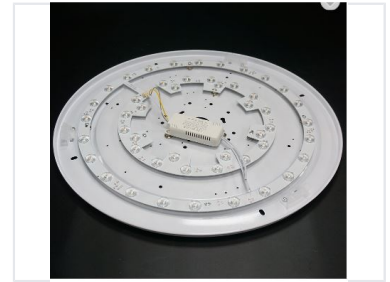

Crystal LED Retractable Blade Ceiling Fan

This decorative ceiling fan features a retractable blade design with a crystal-embedded light fixture. The fan provides both lighting and air circulation for indoor spaces.

ADDITIONAL IMAGES

Product Overview

Crystal LED Retractable Ceiling Fan

This elegant 42-inch retractable ceiling fan combines functional air circulation with sophisticated ambient lighting. Featuring a high-efficiency 30W pure copper DC motor, the fan blades automatically retract when not in use, maintaining a clean and modern aesthetic. The integrated 24W LED light source is accented with crystal pendants, making it an ideal centerpiece for contemporary interior spaces.

Technical Specifications

Motor Power

30 W

Motor Power

Size	42 inch
Motor Type	Pure Copper DC Motor
Blade Material	ABS
Number of Blades	3

Lighting

LED Power	24 W
-----------	------

Features