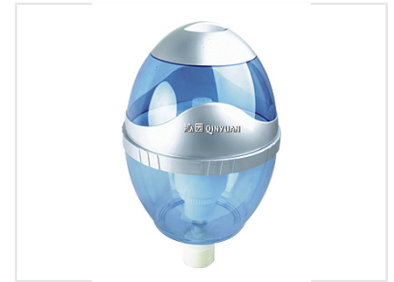

Countertop Water Filter Dispenser

This egg-shaped water purifier dispenser features a transparent blue container for easy water level monitoring. The dispenser is designed for countertop use and provides filtered water on demand.

Product Overview

Modern Countertop Filtration

This countertop water filter dispenser combines a sleek, modern aesthetic with practical functionality. Featuring a transparent blue container, it allows for easy monitoring of water levels at a glance. Designed for both home and office environments, it provides a convenient, on-demand solution for clean drinking water.

Design & Aesthetics

Usage

Recommended Environments

- Home
- Office