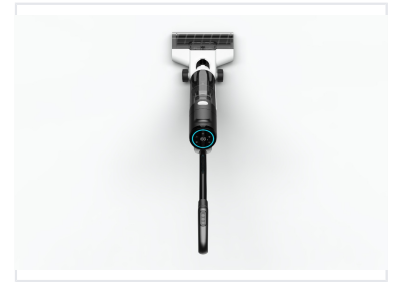

# Cordless Wet Dry Hard Floor Washer

This cordless wet dry floor washer features a 2-in-1 tank design with a large 700ml capacity for both clean and dirty water. It offers a runtime of up to 30 minutes for continuous cleaning.

### All-in-One Cordless Floor Cleaning Solution

This patented cordless wet-dry floor washer combines vacuuming and mopping into a single step, significantly reducing cleaning time. Featuring a dual-tank system to separate clean and dirty water, it ensures a hygienic clean on various hard floor surfaces including tile, laminate, and hardwood. Its self-propelled, lightweight design and swivel steering provide effortless maneuverability for professional and residential environments alike.