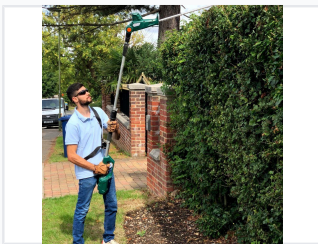

Cordless Telescopic Pole Hedge Trimmer with Li-Ion Battery

This cordless hedge trimmer features a telescopic pole for extended reach. It is powered by a 40V lithium-ion battery for cordless operation.

ADDITIONAL IMAGES

Overview

High-Reach Cordless Trimming Solution

This 40V Lithium-Ion telescopic pole hedge trimmer is designed for professional-grade garden maintenance without the constraints of power cords or ladders. Featuring a lightweight aluminum telescopic handle that extends up to 2.7 meters, it allows operators to safely trim high hedges and complex topiary from the ground. The system is part of an interchangeable 40V battery family, ensuring high performance and long operational runtimes for demanding landscaping tasks.