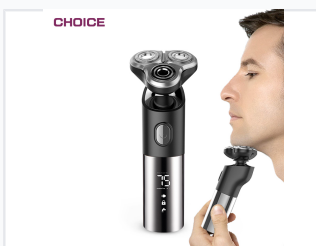

ADDITIONAL IMAGES

Overview

Professional Cordless Rotary Shaver

This cordless rotary electric shaver features a high-performance three-head cutting system designed for a close and comfortable shave. Equipped with an intuitive LCD digital display, it provides real-time monitoring of battery life and maintenance status. With its IPX5 waterproof rating and ergonomic handle, it is an ideal solution for both wet and dry grooming needs.

Technical Specifications

Motor Speed	8500 RPM
Power Consumption	3 W
Voltage	5 V

Battery & Charging

Performance Metrics

90 min Charging Time	80 min+ Usage Time

Battery Type	14500

Design & Build

Waterproof Grade	IPX5
Cutter Head Material	Stainless Steel
Motor Model	ff-260pc-2589v