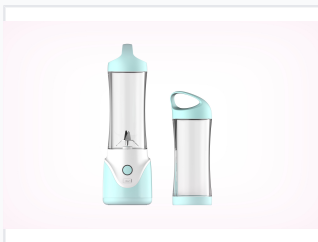

Cordless Personal Blender

This portable blender is designed for on-the-go use, allowing you to blend smoothies, shakes, and juices wherever you are. It features a compact design with a rechargeable battery, making it ideal for travel, gym, or office use.

ADDITIONAL IMAGES

Product Overview

Portable Blending Solution

This cordless personal blender is engineered for maximum versatility, allowing for seamless blending of smoothies, protein shakes, juices, and baby food anywhere from the gym to the office. Featuring a durable Tritan jar and high-efficiency stainless steel blades, it offers a robust performance in a compact, travel-friendly form factor. The user-friendly one-touch operation and leak-proof design ensure a hassle-free experience for health-conscious professionals on the move.

Technical Specifications

Power Source	Rechargeable Battery
Blade Material	Stainless Steel
Jar Material	Tritan

Key Features

Convenience Features

- Cordless operation
- One-touch button control
- Leak-proof lid
- Easy-to-clean components
- Lightweight design