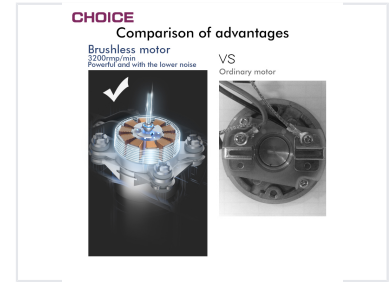

# Cordless Percussion Massage Gun with LCD Display

This cordless percussion massage gun provides deep tissue muscle relief. It features 20-speed adjustment and an LCD display.

## ADDITIONAL IMAGES

### Key Performance Metrics

**3200 rpm**  
Max Speed

**24 W**  
Power

**24 gears**  
Speed Levels