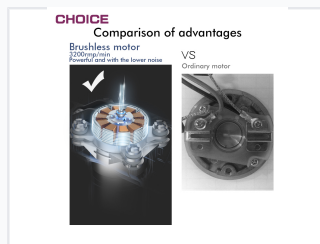

ADDITIONAL IMAGES

Product Overview

Compact Deep Tissue Recovery

This cordless percussion massage gun is designed for effective muscle relief and recovery in a compact, portable form factor. Featuring a high-performance brushless motor, it offers 24 adjustable speed settings and a quiet operation suitable for athletes and fitness enthusiasts. The device includes a clear LCD display for easy monitoring and comes with 4 interchangeable massage heads for targeted treatment.

Technical Specifications

Key Performance Metrics

3200 rpm
Max Speed

24 W
Power

24 gears
Speed Levels

Battery Performance

2000 mAh
Capacity

4 hours
Endurance

3 hours
Charge Time

Motor Type Brushless Motor

Physical Attributes

Dimensions	60 x 107 x 148 mm
Weight	380 g
Material	ABS
Available Colors	Pink, Black, Red, Gray