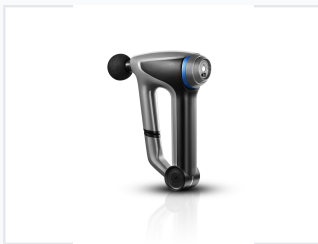

# Cordless Percussion Massage Gun

This cordless percussion massage gun is engineered for deep tissue muscle relief and recovery. It features adjustable speed settings, an ergonomic handle, and interchangeable attachments for targeted massage.

## ADDITIONAL IMAGES

### Professional Percussive Therapy

This cordless percussion massage device is engineered for deep tissue muscle relief and effective recovery. It features a high-torque motor combined with adjustable speed settings, allowing for customized treatment intensity. Designed with an ergonomic handle and interchangeable attachments, it provides targeted massage therapy for various muscle groups in a portable, rechargeable format.

### Core Functionality

- High-torque motor for deep tissue penetration
- Adjustable speed settings for customized intensity
- Ergonomic handle design for comfortable grip
- Interchangeable attachments for targeted treatment
- Cordless operation with rechargeable battery