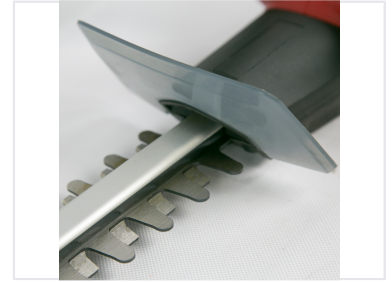

Cordless Hedge Trimmer with 510mm Blade

This cordless hedge trimmer is a powerful and reliable tool designed for trimming hedges, shrubs, and bushes. The laser-cut, precision-milled steel blades ensure outstanding cutting results.

ADDITIONAL IMAGES

Product Overview

Professional Cordless Hedge Trimmer

This 18V cordless hedge trimmer is engineered for efficient and precise maintenance of residential gardens and shrubs. Featuring a 510mm blade and a telescopic tube, it offers the flexibility needed for various landscaping tasks. The ergonomic design, combined with integrated safety features like a hand guard and two-hand safety switch, ensures comfortable and secure operation during extended use.

Technical Specifications

Voltage	18 V
Battery Capacity	1.5 Ah
No-load Speed	8500 rpm
Blade Length	510 mm
Cutting Width	250 mm
Telescopic Tube Extension	320 mm

Performance Metrics

No-load Run Time

55 min

Runtime

Adjustable Cutting Angles

- 60 degrees
- 15 degrees
- 5 adjustable positions

Safety & Design

Design Highlights

Ergonomic Handle • Lightweight • Cordless Operation

Safety Features

Hand Guard, Two-hand Safety Switch, Transparent Guard