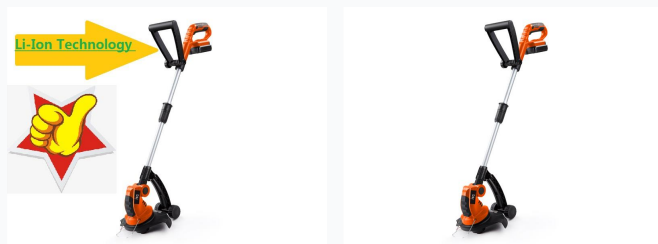

Cordless Garden Grass Trimmer with Li-Ion Battery

This cordless grass trimmer is powered by a DC20V Li-Ion battery. It features an adjustable cutting width and a pivoting head for easy grass and weed trimming.

ADDITIONAL IMAGES

Overview

Versatile 20V Cordless Trimming Solution

This lightweight cordless grass trimmer is part of a universal 20V Li-Ion battery family, allowing one battery to power over nine different garden tools. It features a telescopic aluminum handle and a 4-position pivoting head to handle both standard trimming and precise edge work with ease. Designed for professional-grade garden maintenance, it combines ergonomic handling with high-speed performance for efficient weed and grass control.

Performance

High-performance motor head designed for efficient grass and weed cutting.

Performance Highlights

8000 rpm

No Load Speed

20 V

System Voltage

45 mins

Design & Ergonomics

The ergonomic design features an adjustable telescopic shaft and auxiliary handle for user comfort.

Equipped with a guide wheel for creating perfect lawn edges every time.

Physical Specifications