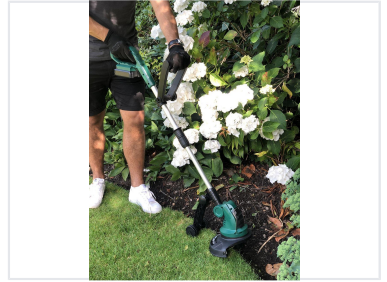

Cordless Garden Grass Trimmer with Li-Ion Battery

This cordless grass trimmer is powered by a DC20V Li-Ion battery. It features an adjustable cutting width and a pivoting head for easy grass and weed trimming.

ADDITIONAL IMAGES

Overview

Versatile 20V Cordless Trimming Solution

This lightweight cordless grass trimmer is part of a universal 20V Li-Ion battery family, allowing one battery to power over nine different garden tools. It features a telescopic aluminum handle and a 4-position pivoting head to handle both standard trimming and precise edge work with ease. Designed for professional-grade garden maintenance, it combines ergonomic handling with high-speed performance for efficient weed and grass control.

Performance

High-performance motor head designed for efficient grass and weed cutting.

Performance Highlights

8000 rpm

No Load Speed

20 V

System Voltage

45 mins

Design & Ergonomics

The ergonomic design features an adjustable telescopic shaft and auxiliary handle for user comfort.

Equipped with a guide wheel for creating perfect lawn edges every time.

Physical Specifications