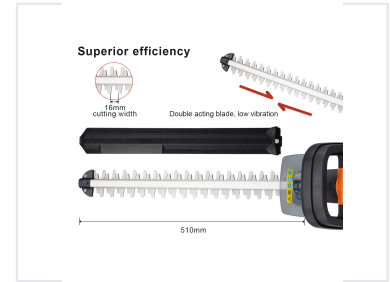

# Cordless Electric Hedge Trimmer

This cordless hedge trimmer is designed for trimming hedges and shrubs. It features a double-acting blade and ergonomic handle for comfortable use.

## Cutting Performance

Blade Length	510 mm
Effective Cutting Length	457 mm
Max Cutting Width	14 mm