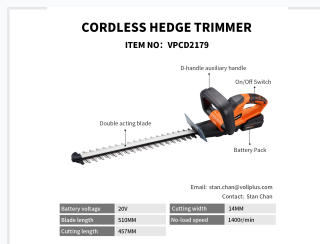

# Cordless Electric Hedge Trimmer

This cordless hedge trimmer is designed for trimming hedges and shrubs. It features a double-acting blade and ergonomic handle for comfortable use.

## ADDITIONAL IMAGES

## Cutting Performance

Blade Length	510 mm
Effective Cutting Length	457 mm
Max Cutting Width	14 mm