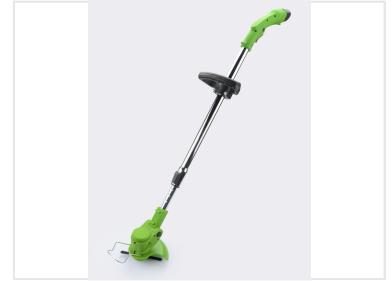

# Cordless Electric Grass Trimmer Edger

This cordless electric grass trimmer edger is designed for trimming grass and edging lawns with ease. It features a lightweight design, adjustable handle, and rotating head for versatile use.

### Cordless Electric Grass Trimmer Edger

This cordless electric grass trimmer and edger offers a versatile solution for maintaining tidy lawns and gardens. Designed with user convenience in mind, it features an extendable aluminum rod and a 90-degree adjustable head for multi-angle cutting. The cordless, battery-powered operation provides freedom of movement, while the integrated safety shield and robust triangular steel blade ensure efficient and secure performance.

## Design & Ergonomics

Cutting Angle	90 degrees
Construction Material	Aluminum rod
Ergonomic Features	Extendable rod, Adjustable handle, Lightweight design

### Cutting Components

- Triangular steel blade
- Sharp cutting head

Power Source	Rechargeable Lithium Battery
--------------	------------------------------