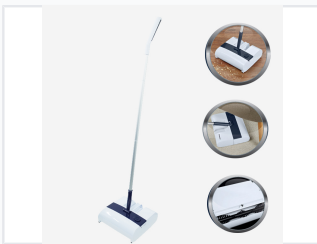

ADDITIONAL IMAGES

Product Overview

Efficient Cordless Cleaning

This cordless electric floor sweeper is designed for quick, efficient cleaning across various floor surfaces. Featuring a lightweight, maneuverable design with a 180-degree swivel joint, it easily reaches under furniture and into tight spaces. The detachable metal shaft and ergonomic handle ensure comfortable operation and convenient storage.

Technical Specifications

Battery Capacity	1800 mAh
Battery Voltage	3.7 V
Max Runtime	50 mins
Charging Time	3 hours
Dustbin Capacity	700 ml

Design & Ergonomics

Shaft Length	110 cm
Rotating Brush Width	230 mm
Swivel Joint	180 degrees