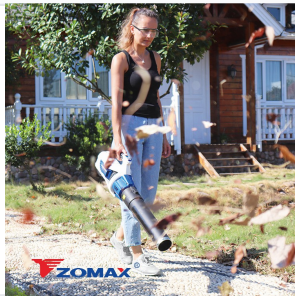

Design and Handling

Designed for comfortable handling and ease of use in garden maintenance.

Equipment Weight

Configuration	Metric	Imperial
Unit Only	2 kg	4.4 lbs
With 2.0AH Battery	3.8 kg	8.3 lbs