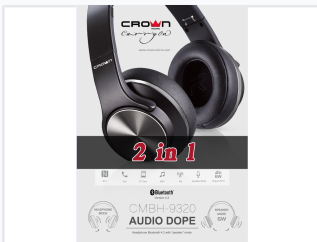

ADDITIONAL IMAGES

Overview

Comprehensive Computing Solutions

This versatile computer peripheral set offers a complete solution for desktop and mobile computing needs. The collection includes high-performance input devices, a unique 2-in-1 audio system, and a variety of chassis options for system builds. Designed for both productivity and entertainment, these components provide reliable performance for professional and personal use.

Peripherals

Input Device Types

Wireless Mouse, Gaming Mouse, Wired Mouse, Gaming Keyboard, Standard Keyboard, Keyboard and Mouse Combo

Audio System

Key Features

- 2-in-1 Headphone and Speaker functionality
- Bluetooth Version 4.2
- NFC Quick Pairing
- TF Card Support
- MP3 Playback
- Built-in FM Radio
- Integrated Microphone for calls

Speaker Output

6 W

Total Power

3 W

Per Channel