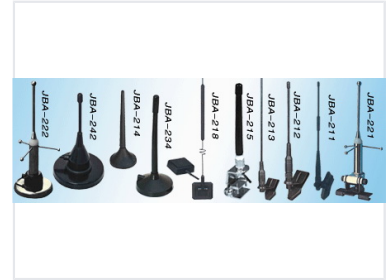

Product Overview

Professional Display Solution

The JBA-214 is a high-performance computer peripheral monitor engineered for both professional and home office environments. Its sleek, ergonomic design prioritizes user comfort during extended work sessions, while the high-resolution display ensures crisp, clear visuals. This versatile monitor offers reliable performance and broad compatibility across various computer systems.