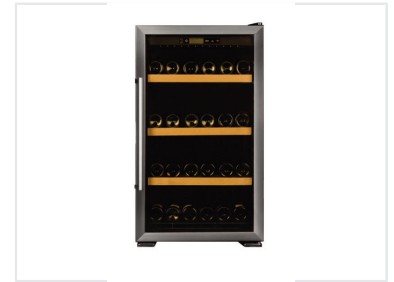

Compressor Wine Cooler with Wooden Shelves

This compressor wine cooler is designed to provide optimal storage conditions for wine collections. It features precise temperature control and wooden shelves to accommodate various bottle sizes.

Overview

Professional Wine Storage Solution

This compressor-based wine cooler is designed to provide optimal storage conditions for your wine collection, ensuring wines are kept at their ideal serving temperature. Featuring a sleek stainless steel finish and durable wooden shelves, it accommodates a variety of bottle sizes while maintaining a stylish aesthetic suitable for home or professional bar areas. The unit utilizes an intelligent electronic temperature control system and an insulated door to ensure consistent, efficient cooling performance.

Performance

Temperature Accuracy

2 °C

Temperature Variance

Design & Build

Features