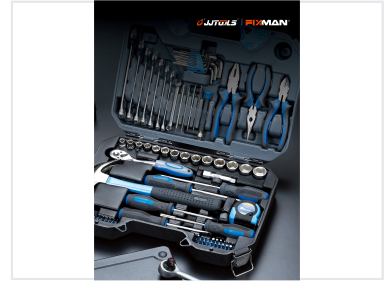

Comprehensive Hand Tool Set with Carrying Case

This comprehensive hand tool set is designed for a variety of tasks. It includes essential tools such as wrenches, screwdrivers, pliers, sockets, a hammer, and a measuring tape, all organized in a durable carrying case for easy storage and portability.

Product Overview

Professional Versatility

This comprehensive hand tool set is engineered to handle a wide range of maintenance, repair, and assembly tasks. Housed in a durable, organized carrying case, it ensures portability and easy access to essential tools. Designed for both demanding DIY projects and professional field use, this kit provides a reliable solution for everyday mechanical and construction needs.