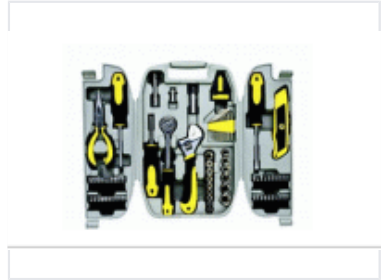

Comprehensive Hand Tool Set with Carrying Case

This comprehensive hand tool set is designed for a variety of tasks. It includes essential tools such as pliers, screwdrivers, sockets, and wrenches, all organized in a durable carrying case.

Overview

Professional Versatility

This comprehensive hand tool set is engineered to handle a wide range of maintenance and repair tasks. Designed for both professional technicians and demanding DIY enthusiasts, the kit includes a diverse selection of pliers, screwdrivers, sockets, and wrenches. All components are neatly organized within a durable carrying case, ensuring efficiency and portability on the job site.