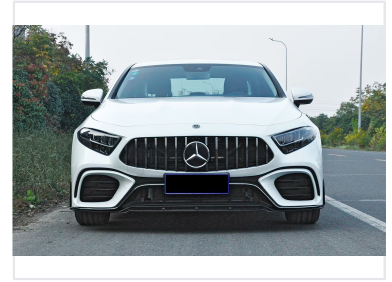

Complete Car Body Kit

This complete car body kit includes front and rear bumpers, side skirts, and all installation accessories. It is constructed from high-quality materials to ensure durability and precise fitment, enhancing the vehicle's aesthetic with a sporty design.

ADDITIONAL IMAGES

Product Overview

Premium Style Upgrade

This complete body kit is designed to transform the aesthetic of your vehicle, providing an aggressive and sporty appearance inspired by high-performance GT63 styling. The set includes a comprehensive range of components, including front and rear bumpers, side skirts, and all necessary installation hardware. Engineered for a precise fit and long-lasting durability, this kit is an ideal solution for professional upgrades and customization projects.