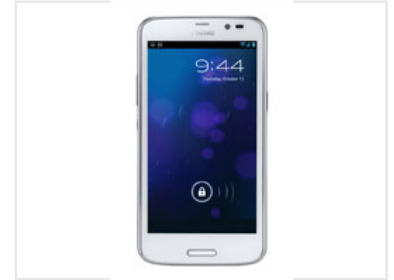

Compact White Casing Smartphone

This electronics information product features a smartphone design with a user-friendly interface. The phone has a white casing with silver accents and includes a front-facing camera.

Product Overview

Compact Smartphone Design

This compact smartphone features a clean white casing accented with elegant silver detailing. Designed for ease of use, it offers a straightforward interface with essential connectivity indicators. Its streamlined form factor makes it a practical choice for users seeking a reliable and aesthetically pleasing mobile device.

Design & Build

Casing Color	White
Accent Finish	Silver
Form Factor	Compact

Display & Interface

Interface Features	Lock Screen, Time Display, Date Display, Signal Strength Indicator
--------------------	--