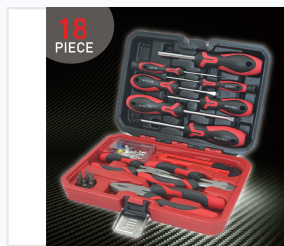

ADDITIONAL IMAGES

Product Overview

Versatile Professional Tool Solutions

This professional-grade tool collection offers three specialized configurations tailored for specific trade requirements: a 79-piece drilling and fastening kit, an 18-piece general household set, and a 30-piece electrician's toolkit. Each set is housed in a durable, dual-color Blow Molded Case (BMC) designed for high impact resistance, organized portability, and professional on-site storage. Ergonomic handles ensure comfort during extended use, making these sets ideal for maintenance, construction, and residential repair applications.

Build Features

Dual-color Case • Impact Resistant BMC • Ergonomic Grip • Magnetic Holders

Series Options

79PC Drill & Bit Set, 18PC Household Set, 30PC Electrician Kit

79PC Drilling & Fastening

Set Composition

Tool Category	Details
Bits & Drivers	Bits handle, 40pc 25mm bits, 12pc 50mm bits, 60mm holder
Nut & Drill Drivers	6pc Nut drivers, 5pc HSS twist drills, 4pc Brad point drills
Specialty Drills	4pc Masonry drills, 2pc Wood boring drills, 86mm saw drill, Counter sink
Accessories	Y bit, Drill gauge