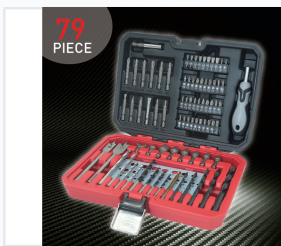

ADDITIONAL IMAGES

Product Overview

Versatile Professional Tool Solutions

This professional-grade tool collection offers three specialized configurations tailored for specific trade requirements: a 79-piece drilling and fastening kit, an 18-piece general household set, and a 30-piece electrician's toolkit. Each set is housed in a durable, dual-color Blow Molded Case (BMC) designed for high impact resistance, organized portability, and professional on-site storage. Ergonomic handles ensure comfort during extended use, making these sets ideal for maintenance, construction, and residential repair applications.

Build Features

Dual-color Case • Impact Resistant BMC • Ergonomic Grip • Magnetic Holders

Series Options

79PC Drill & Bit Set, 18PC Household Set, 30PC Electrician Kit

79PC Drilling & Fastening

Set Composition

Tool Category	Details
Bits & Drivers	Bits handle, 40pc 25mm bits, 12pc 50mm bits, 60mm holder
Nut & Drill Drivers	6pc Nut drivers, 5pc HSS twist drills, 4pc Brad point drills
Specialty Drills	4pc Masonry drills, 2pc Wood boring drills, 86mm saw drill, Counter sink
Accessories	Y bit, Drill gauge