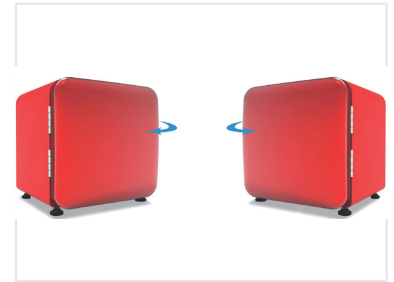

# Compact Tabletop Refrigerator with Customizable Door

This is a compact refrigerator designed for tabletop use, offering convenience in a small package. It features a customizable door panel and is ideal for personal spaces.

### Compact Cooling Solution

This versatile tabletop refrigerator offers a sleek and space-saving design perfect for offices, dorms, and personal use. Available in multiple capacities and a vibrant color palette, it seamlessly integrates into any interior aesthetic. Engineered for convenience, the unit features a reversible door and optional enhancements like an interior LED lamp and external handle to suit specific user needs.