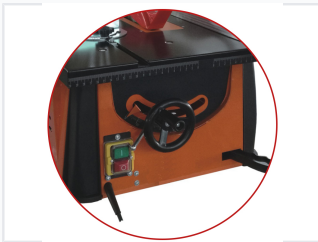

# Compact Table Saw with Adjustable Fence

This compact table saw is designed for precise and efficient cutting. It features an adjustable fence and miter gauge for accurate measurements and versatile cutting options.

## ADDITIONAL IMAGES

### Compact Performance Table Saw

Designed for professionals needing efficiency in limited workspaces, this compact table saw delivers robust performance with a 1500W induction motor. It combines portability with high-precision features, including an integrated adjustable fence and a clear measurement scale for accurate cuts. The included dust collection system ensures a clean working environment, making it an ideal choice for site-based projects or workshops.