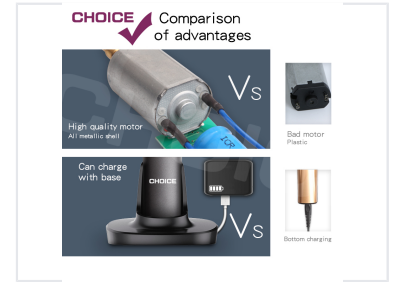

Compact Rechargeable Hair Clipper with Digital Display

This hair clipper features a compact, easily maneuverable body. Its anti-slip design ensures a secure grip during use, while the HD digital display provides clear battery level information.

ADDITIONAL IMAGES

Product Overview

Compact Professional Grooming Solution

This compact, rechargeable hair clipper is designed for precision personal grooming, featuring a durable metallic shell and a high-quality motor for consistent performance. It includes a convenient digital LED display that provides real-time battery status updates, ensuring users are never caught off guard during use. With its ergonomic design and versatile charging base, this tool is an ideal choice for efficient, high-quality hair maintenance.

Technical Specifications

Power Input	5V
Battery Capacity	600 mA
Charging Time	1.5 h
Discharge Time	90-100 minutes

Features

Key Features

- LCD Digital Display
- Metallic Shell Construction
- Includes Charging Base
- Compact Design