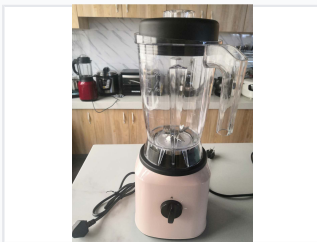

# Compact Personal Blender

This mini blender is designed for efficient food processing and blending. It features stainless steel blades and a clear, graduated blending jar with a capacity indicator up to 1250ml.

## ADDITIONAL IMAGES

### Compact Personal Blender

This compact personal blender is designed for efficient food processing and daily blending tasks in home environments. Constructed from food-grade PP material, it features a durable blending jar and a robust 800W full copper motor. The unit is built for safety and reliability, holding both CE and CB certifications, making it a trusted choice for international markets.