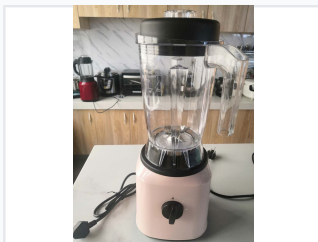

Compact Personal Blender

This compact blender is designed for personal use. It features stainless steel blades and a durable plastic jug with measurement markings, ideal for smoothies and shakes.

ADDITIONAL IMAGES

Overview

Compact Personal Blender

Designed for efficient home use, this compact personal blender is perfect for creating smoothies, shakes, and small-batch beverages. It features a robust 800W full copper motor paired with a durable 2.0L food-grade PP cup, ensuring reliable performance for daily tasks. With international safety certifications including CE and CB, this model has been successfully exported to over 30 countries.

Technical Specifications

Motor Power

800 W

Power Output

Motor Type	Full Copper Motor (No 7630)
Cup Capacity	2 L
Material	Food Grade PP

Compliance & Market

Certifications	CE, CB
Global Reach	Exported to 30+ countries