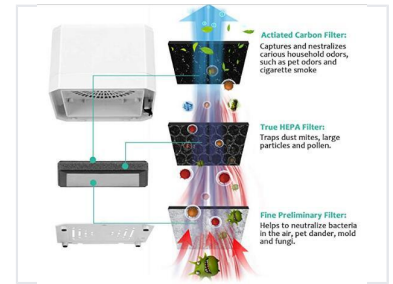

Compact HEPA Air Purifier for Personal Use

This compact air purifier features a HEPA filter that removes up to 98% of airborne particles like dust, pollen, and pet dander. Designed for small spaces, it operates quietly and includes adjustable fan speeds and timer settings.

ADDITIONAL IMAGES

Overview

Compact Personal Air Purification

This compact air purifier is designed for personal use in bedrooms, offices, cars, and small living spaces. It features a robust 3-stage filtration system including a Pre-filter, True HEPA filter, and Activated Carbon filter to effectively remove dust, pollen, pet dander, and household odors. With a modern design, touch controls, and anion generation, it provides a convenient and effective solution for improving indoor air quality.

Anion Output

600000000 pcs/cm³

Technical Specs

Noise Level	50 dB
Suitable Area	11 - 20 m ²
Rated Power Frequency	50 Hz

Features

Filtration System

- Pre-filter
- True HEPA H11 Filter
- Activated Carbon Filter