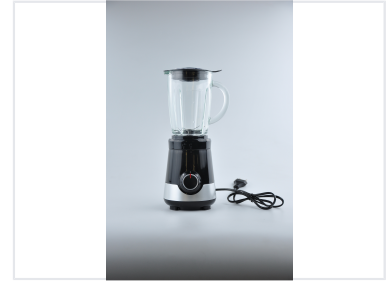

# Compact Glass Jar Nutri Blender

This compact nutri blender is designed for creating smoothies and shakes. It features a durable motor base with variable speed settings and a transparent glass blending jar.

## ADDITIONAL IMAGES

### Professional Performance in a Compact Design

This high-performance nutri blender combines a powerful 1400W AC motor with versatile blending capabilities, making it ideal for smoothies, shakes, and nutritious drinks. It features a durable high-boron glass jar for large batches and a convenient BPA-free Tritan travel bottle for on-the-go use. With variable speed settings and automatic modes, this blender offers both professional-grade power and user-friendly operation.

### Jar Material

High Boron Glass