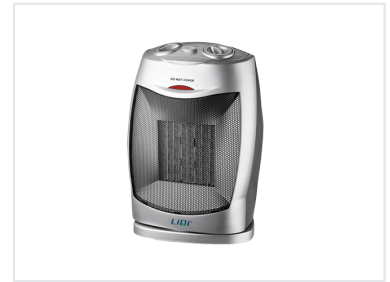

Compact Ceramic Space Heater with Adjustable Thermostat

This ceramic space heater offers two heat settings, 750W and 1500W, along with a normal fan mode. It is equipped with a PTC heating element, safety tip-over switch, thermal cut-off protection, and a mechanical thermostat.

Product Overview

Efficient Heating Solution

This compact ceramic space heater utilizes advanced PTC heating technology to provide rapid, reliable warmth for personal spaces. Designed with versatility in mind, it features adjustable thermostat controls, multiple heat settings, and a dedicated fan-only mode for year-round comfort. Built with safety as a priority, the unit includes essential overheat protection and a tip-over switch, making it an ideal choice for offices, bedrooms, and small living areas.

Design & Portability

Design Highlights

Compact Design • Integrated Carry Handle

Usage

Recommended Use

- Offices
- Bedrooms
- Small Living Spaces